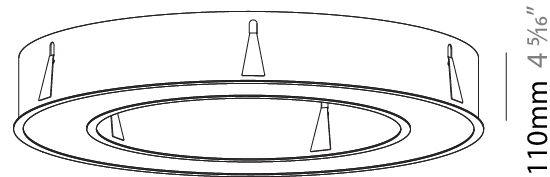

GENERAL

Series: Glorious
 Subseries: Glorious
 Brand: Prolicht
 Division: Architectural
 Mounting Type: Recessed
 Mounting Location: Ceiling
 Subcategory: Ambient

PHYSICAL

Shape: Round
 Diameter (mm): 970
 Diameter (in): 38 ³/₁₆
 Height (mm): 110
 Height (in): 4 ⁵/₁₆
 Min. Recessing Depth (mm): 120
 Min. Recessing Depth (in): 4 ³/₄
 Light Distribution: Direct
 Weight (kg): 11.164
 Weight (lbs): 24.61
 Diffuser: PMMA - Opal or Micro-Prism
 Fixture Finish: SSR / BKV / CWI / CRY / HAB / LAG / UFT / ITA / RUA / RUR / MIC / FTG / MYG / TWT / LOD / PUS / FRO / FUP / KIA / POP / BLS / SPG / MEY / GOH / GUM / CHC / COM / ABZ / JAG / OBR / MOS / ROR
 Fixture Material: Aluminum
 Cut-out Measurements: 960mm / 37 13/16" x 640mm / 25 3/16"

PROJECT	
TYPE	
SPECIFIER	
QUANTITY	
DATE	

110mm 4 ⁵/₁₆"

Ø 628mm 24 ³/₄"

Ø 970mm 38 ³/₁₆ "

960mm x 640mm
 37 ¹³/₁₆" x 25 ³/₁₆"

120mm
 4 ³/₄"

10 - 15mm
 3 ¹/₈" - 9 ¹/₁₆"

A37505-