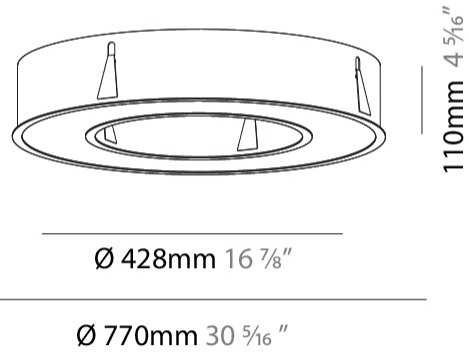

GENERAL

Series: Glorious
Subseries: Glorious
Brand: Prolight
Division: Architectural
Mounting Type: Recessed
Mounting Location: Ceiling
Subcategory: Ambient

PHYSICAL

Shape: Round
Diameter (mm): 770
Diameter (in): 30 ⁵ / ₁₆
Height (mm): 110
Height (in): 4 ⁵ / ₁₆
Min. Recessing Depth (mm): 120
Min. Recessing Depth (in): 4 ³ / ₄
Light Distribution: Direct
Weight (kg): 9.285
Weight (lbs): 20.47
Diffuser: PMMA - Opal or Micro-Prism
Fixture Finish: SSR / BKV / CWI / CRY / HAB / LAG / UFT / ITA / RUA / RUR / MIC / FTG / MYG / TWT / LOD / PUS / FRO / FUP / KIA / POP / BLS / SPG / MEY / GOH / GUM / CHC / COM / ABZ / JAG / OBR / MOS / ROR
Fixture Material: Aluminum
Cut-out Measurements: 760mm / 29 15/16" x 440mm / 17 5/16"

760mm x 440mm
29 15/16" x 17 5/16"

120mm
4 3/4"

10 - 15mm
3/8" - 9/16"

A37500-

PROJECT _____

TYPE _____

SPECIFIER _____

QUANTITY _____

GENERAL

Series: Glorious
 Subseries: Glorious
 Brand: Prolicht
 Division: Architectural
 Mounting Type: Recessed
 Mounting Location: Ceiling
 Subcategory: Ambient

PHYSICAL

Shape: Round
 Diameter (mm): 1570
 Diameter (in): 61 ¹³/₁₆
 Height (mm): 110
 Height (in): 4 ⁵/₁₆
 Min. Recessing Depth (mm): 120
 Min. Recessing Depth (in): 4 ³/₄
 Light Distribution: Direct
 Weight (kg): 16.624
 Weight (lbs): 36.65
 Diffuser: PMMA - Opal or Micro-Prism
 Fixture Finish: SSR / BKV / CWI / CRY / HAB / LAG / UFT / ITA / RUA / RUR / MIC / FTG / MYG / TWT / LOD / PUS / FRO / FUP / KIA / POP / BLS / SPG / MEY / GOH / GUM / CHC / COM / ABZ / JAG / OBR / MOS / ROR
 Fixture Material: Aluminum
 Cut-out Measurements: 1560mm / 61 7/16" x 1240mm / 48 13/16"